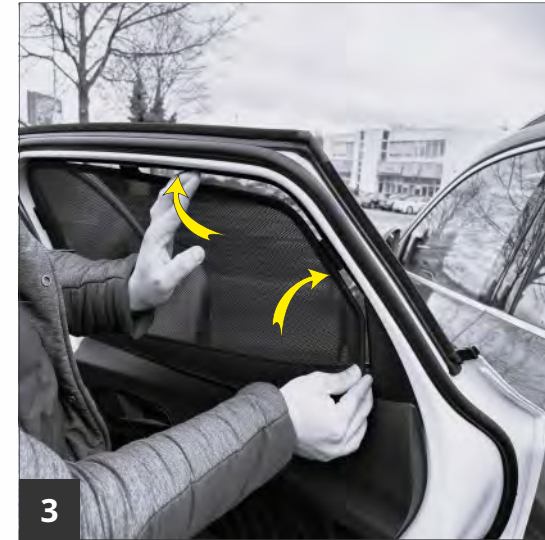

cli-10286abc Cupra Formentor 2020-

2x A